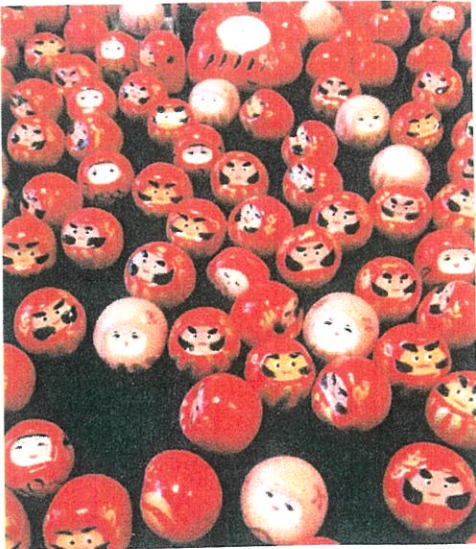

# Daruma Doll

I am going to tell you about a Japanese thing. It is a Daruma doll. They are called "Daruma" in Japanese. A Daruma doll is circular and smooth. It looks heavy, but it is made of paper, so it is very light. It has a red body and looks like a human face. Japanese people use it when you make a wish.

Daruma doll

When you make a wish, you draw the right eye, but you can't draw the left eye. If the wish comes true, you can draw the left eye. Japanese people

use it as a lucky charm. It is used to a successful prayer.

A Daruma doll's body is usually red, but other colors are also made such as purple, yellow, gold, and white. These colors have a meanings.

Red is for good fortune and happiness. Purple is for health and longevity. Yellow is for safety. Gold is for economic fortune and prosperity. White is for love and harmony. I hope that you are interested in Daruma dolls how seeing.